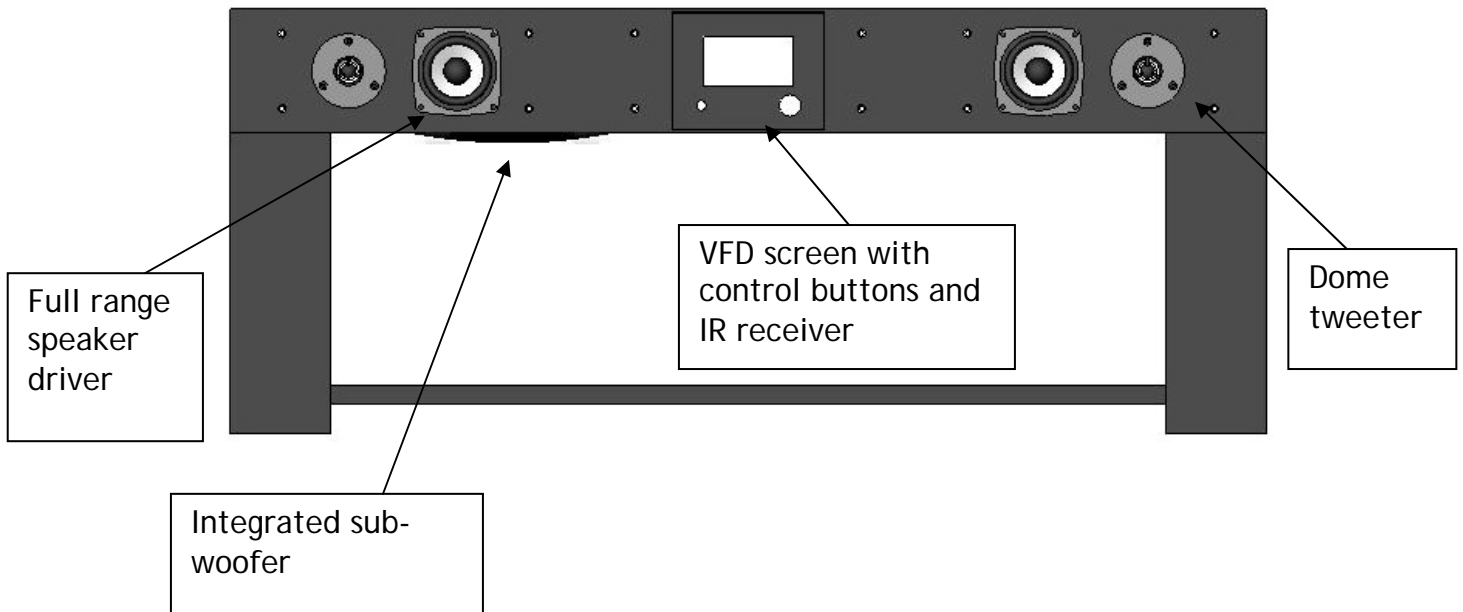

SYMPHANY TR SERIES

OUTLOOK DETAILS